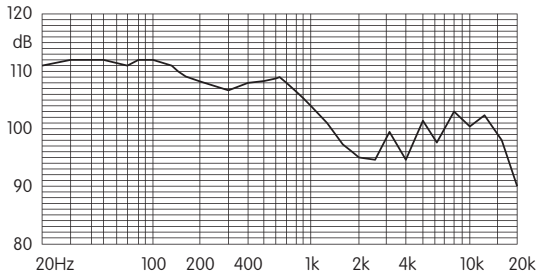

- Includes microphone/controller "Made for iPod/iPhone/iPad"
- Weather resistant - Rain & Snow resistant IEC529 Standard - IP44
- Capital is only weatherproof when placed over the ear. Do not expose the speaker directly to water or other liquids.
- Material Housing/Slider arms: PA66 - nylon reinforced with fiberglass (GF30)
- Material Cushions: stretchable EVA foam

Protecting your hearing

Set the volume to low before you place the headphones on your ears. Do not listen at high volume levels as it can lead to permanent hearing loss. Do not increase the volume once a comfortable level has been selected. Your ears will adapt as you continue to listen and if you increase the volume level, you may be causing damage to your ears without feeling discomfort.

Adjusting the fit of the headphones

Place the headphones on the ears according to the "L" (left) and "R" (right) marks that are found on the cable connector. Then adjust the earcups to the desired position so they are placed comfortably.

Frequency response curve

Warranty

AIAIAI ApS warrants this product against defects in material or workmanship for a period of 1 year from the date of original purchase from an authorized AIAIAI distributor or reseller. AIAIAI will repair or replace the defective product at its discretion if returned within the warranty period to our service facility.

This warranty is in lieu of all other warranties, expressed or implied, including, but not limited to, any implied warranty of merchantability or fitness for a particular purpose.

AIAIAI shall have no liability of any kind for any direct, indirect, incidental or consequential damages or expenses that arise from the use of this product.

We don't cover normal wear and tear or blown speakers, cut cords, bent jacks, torn headbands, loss or theft. You will void your warranty if you disassemble your headphones or dip them in water. If you believe this product is defective within the warranty period, repack the unit and return it postage prepaid or contact us and we'll do what we can to resolve the problem.

Address

AIAIAI ApS · Studiestraede 31
DK-1455 · Copenhagen K · Denmark

Contact

customerservice@aiaiai.dk