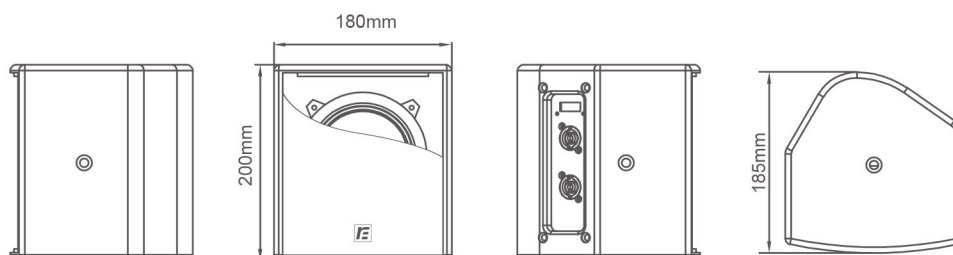

应用范围 Application

- ▶ 多功能厅堂、宴会厅、商务会议、酒吧、辅助、舞台返送、侧返送、台唇补声
- ▶ Multi-function Hall, Banquet Hall, Meeting room, Rock Bar, Stage Monitor, Side monitor.

产品特性 Features

▶ TX5C是一款5寸同轴全频音箱，传承TX系列高清晰度多功能设计特点，声音细节高度还原，声音听感厚实贴脸；箱体外形为多种角度摆放设计，以满足“多场合、多用途”的应用特点，还可作为返听音箱使用；同时满足壁挂、支撑使用；桦木复合板制作，聚脲喷涂工艺，让箱体更结实耐磨和防撞。

▶ TX5C is a 5-inch coaxial full-range speaker, high definition and multi-functional design features are retained; it can also be used as a monitor speaker. In the meantime, it can meet the requirements of wall hanging and support; Birch composite board production and polyurea spraying technology, making the box more solid.

产品尺寸 Product dimension

参数规格 Specifications

系统类型	单5寸同轴全频音箱	System type	Single 5" Coaxial Full-range Speaker
灵敏度(1W/1m)	92dB	Sensitivity(1W/1m)	92dB
频率响应	110Hz~20kHz(±3dB) / 100Hz~20kHz (-10dB)	Frequency response	110Hz~20kHz(±3dB) / 100Hz~20kHz (-10dB)
标称阻抗	8Ω	Nominal impedance	8Ω
额定功率 (AES)	50W	Power rating (AES)	50W
低音单元	5寸同轴单元	LF	5" coaxial driver
高音单元	1寸同轴压缩驱动器	HF	1" coaxial compression driver
覆盖角度(H×V)	90°×90°	Dispersion(H×V)	90°×90°
最大声压级(连续/峰值)	108dB/114dB	SPL(continue/peak)	108dB/114dB
连接件	2×NEUTRIK NL4MP四芯插座, 1+ 1- 1×4针接线端子, IN(1+3-)/OUT(2+4-)	Connector	2×NEUTRIK NL4MP four core socket, 1+ 1- 1×4 connector, IN(1+3-)/OUT(2+4-)
吊挂硬件	M8吊点×4、M8支架孔	Fittings	M8 flying point×4、M8 bracket hole
尺寸(H×W×D)	200×180×185mm	Dimension(H×W×D)	200×180×185mm
重量	2.5kg	Weight	2.5kg