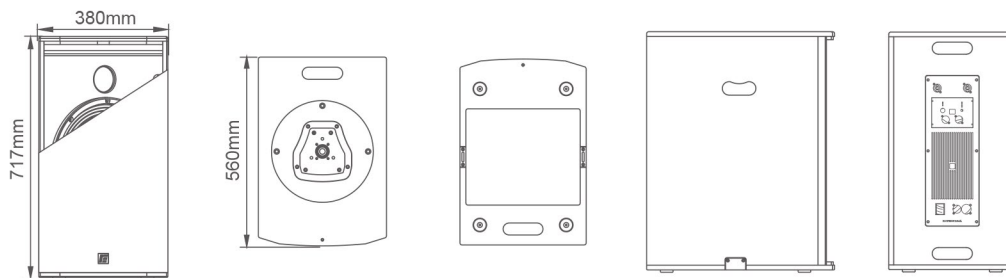

### 产品特性 Features

▶ ML15SA是ML系列中的15"有源超低频扬声器,内置3通道有源功放模块(1500W/8Ω×1;600W/8Ω×2),带DSP(1进3出)数字音频处理功能,内置可保存及调用预置程序;拥有高声压级输出和高保真扩声性能,产品和ML8F全频音柱组合使用起来具有紧凑轻盈特性,安装方便快捷,专为固定安装和小型流动扩声系统提供高清晰度解决方案。

▶ ML15SA is 15" active subwoofer for ML series, with built-in 3 channel active amplifier module (1500W/8Ω×1; 600W/8Ω×2), with DSP (1 in 3 out) digital audio process function, preservable and callable presets program; high sound pressure level output and high fidelity sound amplifying performance, combined with ML8F full range column speaker, it is very easy installation, designed to provide high definition sound for fixed installation and small touring sound reinforcement system.

### 产品尺寸 Product dimension