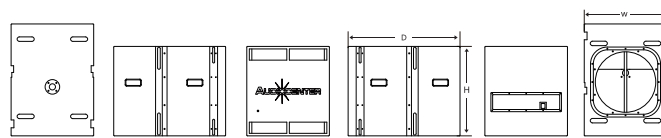

SYSTEM CONFIGURATION

- PRO Amplifier
- K-LA28, all Audiocenter full range loudspeaker

ACCESSORIES

Flightcase
For 1 cabinet, made of ABS composite material, with 100mm wheels

Rain bag
(customized)

Dimension(W×H×D): 590×639×800mm

SPECIFICATION

Type	Subwoofer
Rated Power (AES)	800W
Frequency Response (-6dB anechoic chamber)	32Hz-200Hz
Maximum Calculated SPL/1M (Continuous/Peak)	131dB/137dB
LF Driver	Customized 18"driver, 4"voice coil, 800W(AES)
Rated Impedance	8Ω(+2, -2)
Input Connectors	2×Speaker connector
Cabinet Material	CNC made of excellent wood
Cabinet Color	Black is standard and default color. Consult with Audiocenter sales team for other customized colors
Dimension (W×H×D)	590×639×800mm
Net Weight	51.0Kg