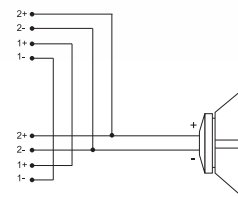

K-LA118

K-LA118, a passive subwoofer, is designed to meet the high requirements of touring performance, rental and fixed installation.

The LF driver of K-LA118 is customized 18" driver (4" voice coil).

K-LA118 is a good match for Audiocenter K-LA28 full range speakers, to extend band width of frequency response and deliver more powerful, impressive and more punchy bass, which can suit for different venues and music styles. K-LA118 can be also flown to realize different applications.

The K-LA118 is half formula double opening design and dual LF output. With 6th order band pass filter function, the cabinet design of K-LA118 can decrease HF interference and improve LF performance.

FEATURES