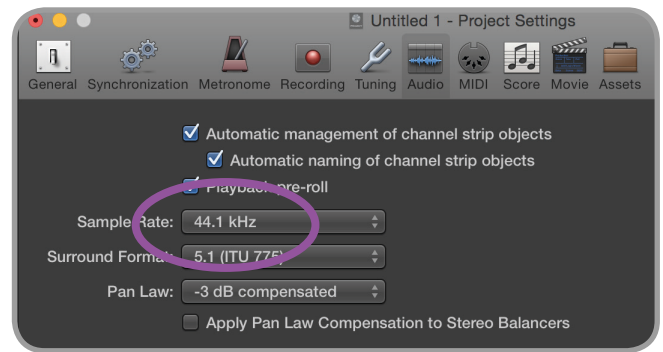

Pro

iD4
iD4

Mac,

Logic

iD4

Logic Pro > Preferences > Audio

File > Project Settings > Audio

iD4

iD4, Logic

iD4,

Monitor Mix,

Logic Pro > Preferences > Audio > General > Software Monitoring

Pro Tools

Windows,

6.

iD4