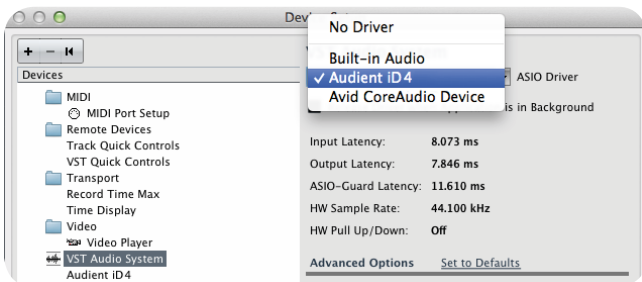

Device Setup

"VST Audio System".

iD4

iD4,

"switch" ().

Ableton Live

Windows,

6.

iD4

Ableton Live

Live > Preferences > Audio

iD4

Ableton.

Audio

iD4

Ableton