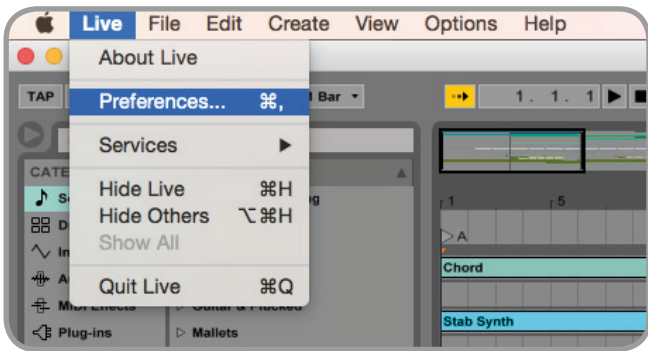

Device Setup

"VST Audio System".

iD4

iD4,

"switch" ().

Ableton Live

Windows,

6.

iD4

Ableton Live

Live > Preferences > Audio

iD4

Ableton.

Audio

iD4

Ableton