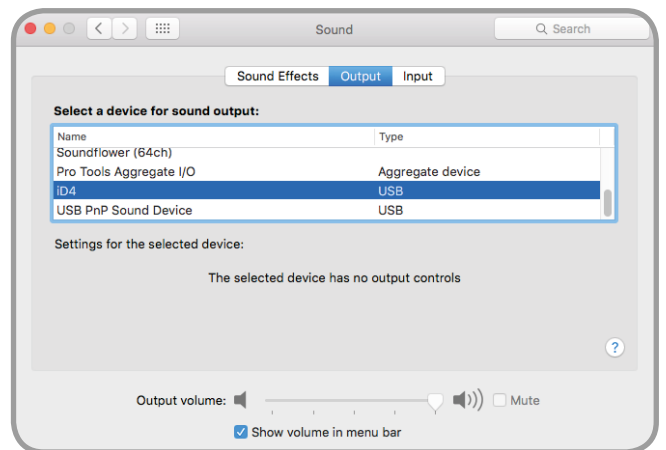

3. iD4

iD4

System Preferences ( ) > Sound ( ) > Output ( )

iD4

(DAW).

Preferences Audio Settings.

18-22

iD4

DAW.