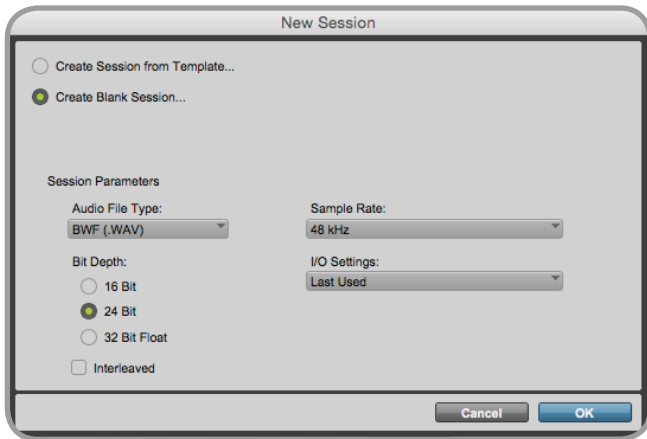

iD4, Logic

iD4,

Monitor Mix,

Logic Pro > Preferences > Audio > General > Software Monitoring

Pro Tools

Windows,

6.

iD4

Pro Tools

Windows

(Buffer Size)

(Latency)
iD,

Pro Tools,

Setup > I/O...

iD4

2 2
Pro Tools.