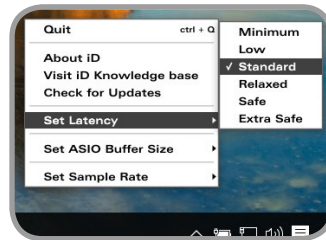

iD4

" iD4

PC Settings () > Control Panel () >
 Hardware and Sound () > Sound ()
 (Windows 10)

iD4 (DAW).

Preferences Audio Settings. 18-22
 iD4
 DAW.

- iOS 6
- Apple Lightning to USB Camera
- USB 2.0

Windows