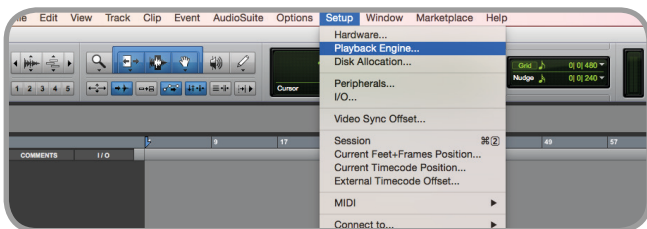

iD4,

Setup > Playback Engine...

iD4