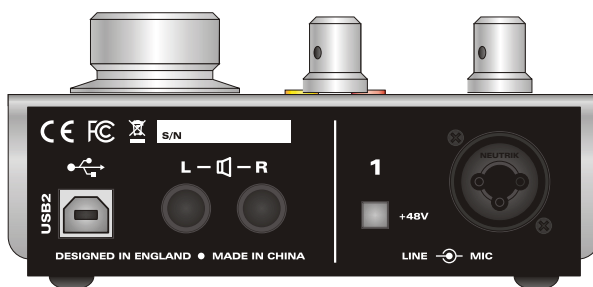

Gain: 96 0,792

Gain: USB 2.0 (2,5)

iD4

Audient !

:1 .

:1 .

iD4

(12)