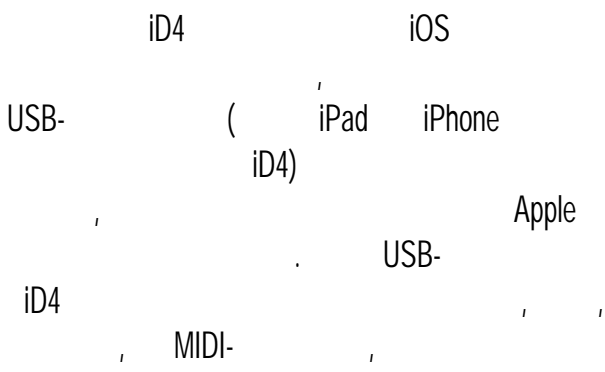

iD4

" iD4

PC Settings () > Control Panel () >
 Hardware and Sound () > Sound ()
 (Windows 10)

iD4 (DAW).

Preferences Audio Settings. 18-22
 iD4
 DAW.

- iOS 6
- Apple Lightning to USB Camera
- USB 2.0

Windows