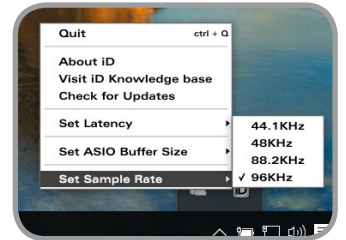

iD4

" iD4

PC Settings () > Control Panel () >
 Hardware and Sound () > Sound ()
 (Windows 10)

iD4 (DAW).

Preferences Audio Settings. 18-22
 iD4
 DAW.

- iOS 6
- Apple Lightning to USB Camera
- USB 2.0

Windows