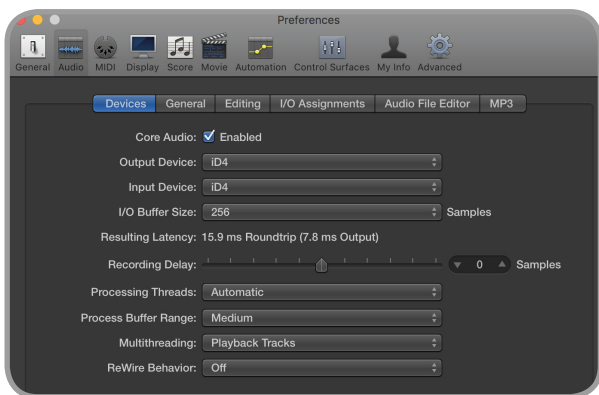

Pro

iD4
iD4

Mac,

Logic

iD4

Logic Pro > Preferences > Audio

File > Project Settings > Audio

iD4

iD4, Logic

iD4,

Monitor Mix,

Logic Pro > Preferences > Audio > General > Software Monitoring

Pro Tools

Windows,

6.

iD4