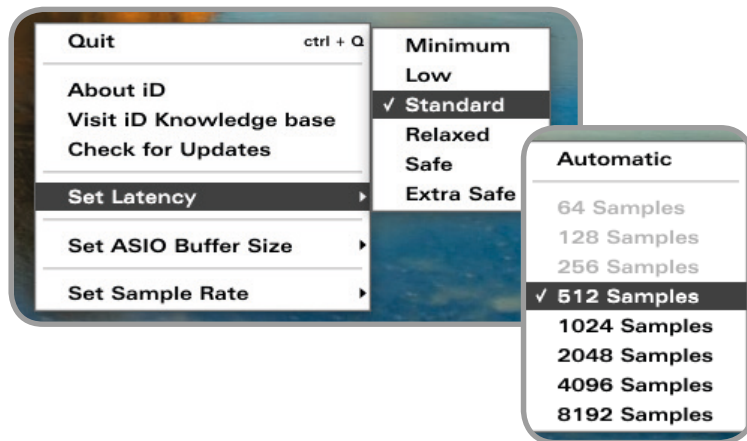

* iOS Auria Pro

Windows

Windows

iD, DAW.
iD4 Latency,

"Standard"

"256".

Windows:	
Minimum (.)	1
Low ()	2
Standard (.)	4
Relaxed (.)	8
Safe (.)	16
Extra Safe (.)	32

Logic Pro