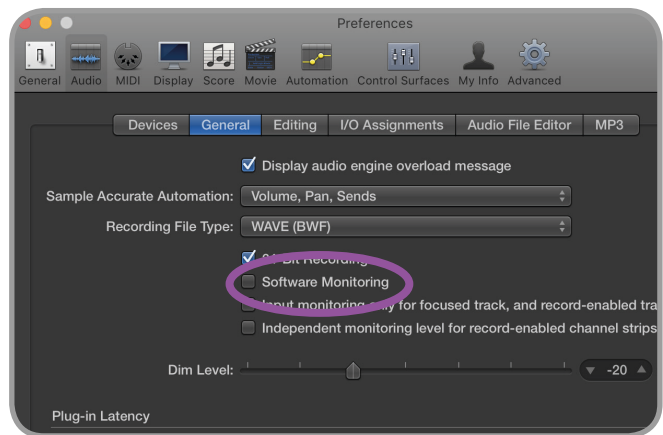

Pro

iD4
iD4

Mac,

Logic

iD4

Logic Pro > Preferences > Audio

File > Project Settings > Audio

iD4

iD4, Logic

iD4,

Monitor Mix,

Logic Pro > Preferences > Audio > General > Software Monitoring

Pro Tools

Windows,

6.

iD4