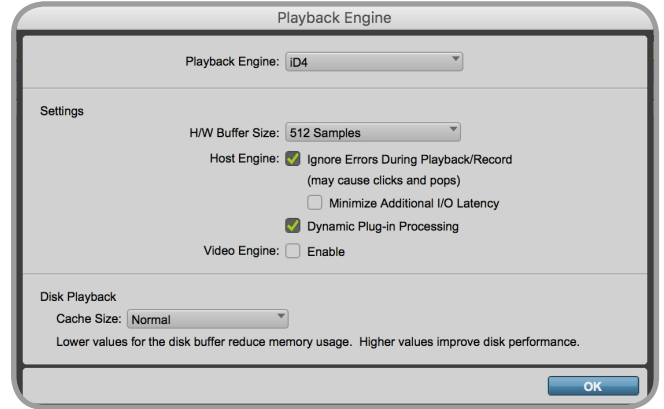

Pro Tools

Windows,

6.

iD4

Pro Tools

Windows

(Buffer Size)

(Latency)
iD,

Pro Tools,

Setup > I/O...

iD4

2 2
Pro Tools.