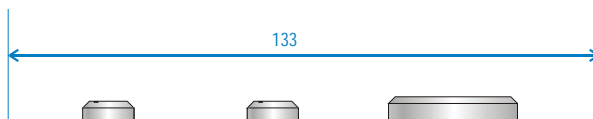

Gain: 96 0,792

Gain: USB 2.0 (2,5)

iD4

Audient !

:1 .

:1 .

iD4

(12)