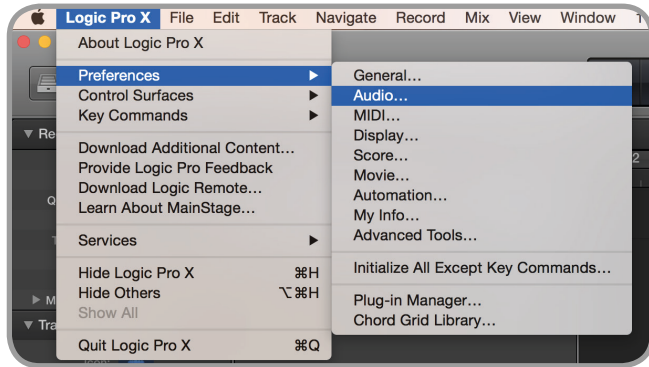

Pro

iD4
iD4

Mac,

Logic

iD4

Logic Pro > Preferences > Audio

File > Project Settings > Audio

iD4

iD4, Logic

iD4,

Monitor Mix,

Logic Pro > Preferences > Audio > General > Software Monitoring

Pro Tools

Windows,

6.

iD4