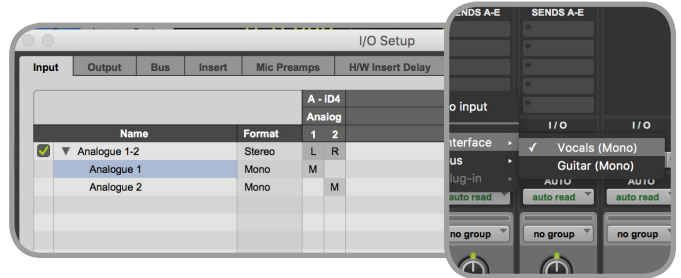

iD4, Logic

iD4,

Monitor Mix,

Logic Pro > Preferences > Audio > General > Software Monitoring

Pro Tools

Windows,

6.

iD4

Pro Tools

Windows

(Buffer Size)

(Latency)
iD,

Pro Tools,

Setup > I/O...

iD4

2 2
Pro Tools.