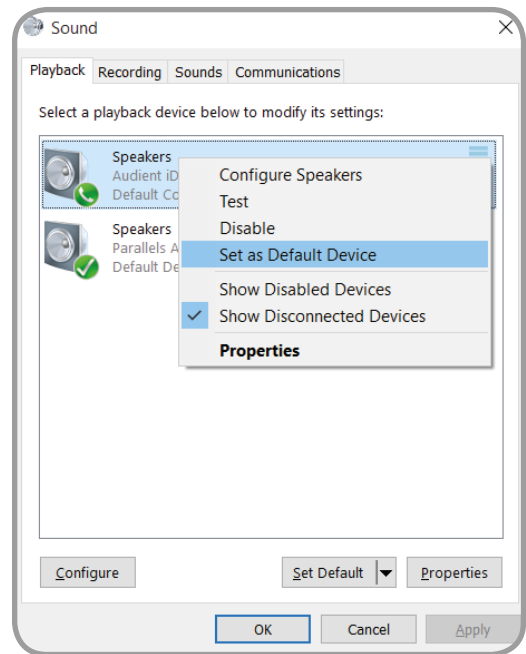

iD4

" iD4

PC Settings () > Control Panel () >
 Hardware and Sound () > Sound ()
 (Windows 10)

iD4 (DAW).

Preferences Audio Settings. 18-22
 iD4
 DAW.

- iOS 6
- Apple Lightning to USB Camera
- USB 2.0

Windows