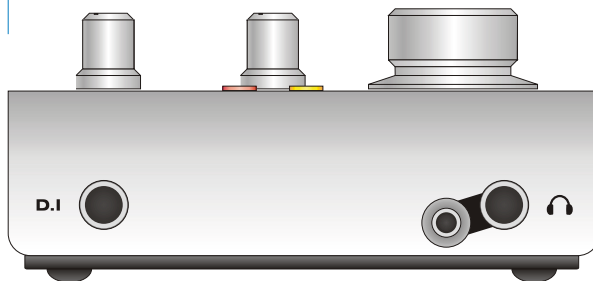

Gain: 96 0,792

Gain: USB 2.0 (2,5)

iD4

Audient !

:1 .

:1 .

iD4

(12)